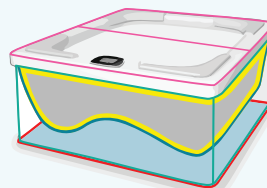

Premium self-cleaning LED jets

Galvanised Steel frame with side and seat supports

Powerful high flow massage jets

Wraparound base to protect against vermin and weather

High density lockable cover

Seven layers of "energy smart" insulation