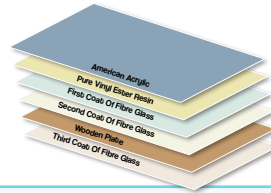

Australian smart SpaNET SV control system

Six layer tough bond shell

UV ozone system for advanced water management

Reliable, energy-efficient high-flow filtration pump

Heat pump ready

SpaNET system for efficient, low running costs