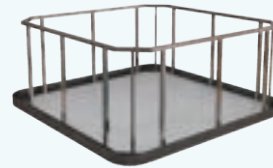

Premium self-cleaning LED jets

Wraparound base to protect against vermin and weather

Powerful high flow massage jets

Seven layers of "energy smart" insulation

High density lockable cover

Optional SmartLink app control