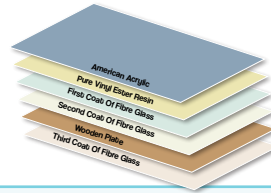

Australian smart SpaNET Mini control system

6 layer tough bond shell

UV ozone system for advanced water management

Reliable, energy-efficient high-flow filtration pump

Top loading filters – easy to clean

Stainless Steel frame with side and seat supports