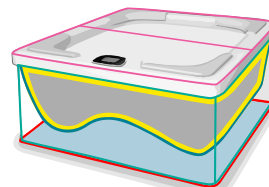

Premium self-cleaning LED jets

Wraparound base to protect against vermin and weather

Powerful high flow massage jets

Seven layers of "energy smart" insulation

High density lockable cover

Optional SmartLink app control