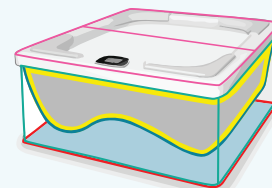

Premium self-cleaning LED jets

Galvanised Steel frame with side and seat supports

Powerful high flow massage jets

Wraparound base to protect against vermin and weather

High density lockable cover

Seven layers of "energy smart" insulation