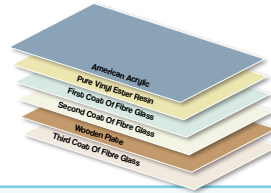

Australian smart SpaNET SV control system

6 layer tough bond shell

UV ozone system for advanced water management

Reliable, energy-efficient high-flow filtration pump

Top loading filters – easy to clean

SpaNET system for efficient, low running costs