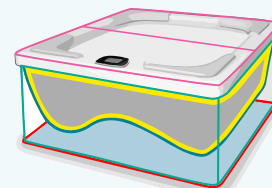

Premium self-cleaning LED jets

Stainless Steel frame with side and seat supports

Powerful high flow massage jets

Wraparound base to protect against vermin and weather

High density lockable cover

Seven layers of "energy smart" insulation